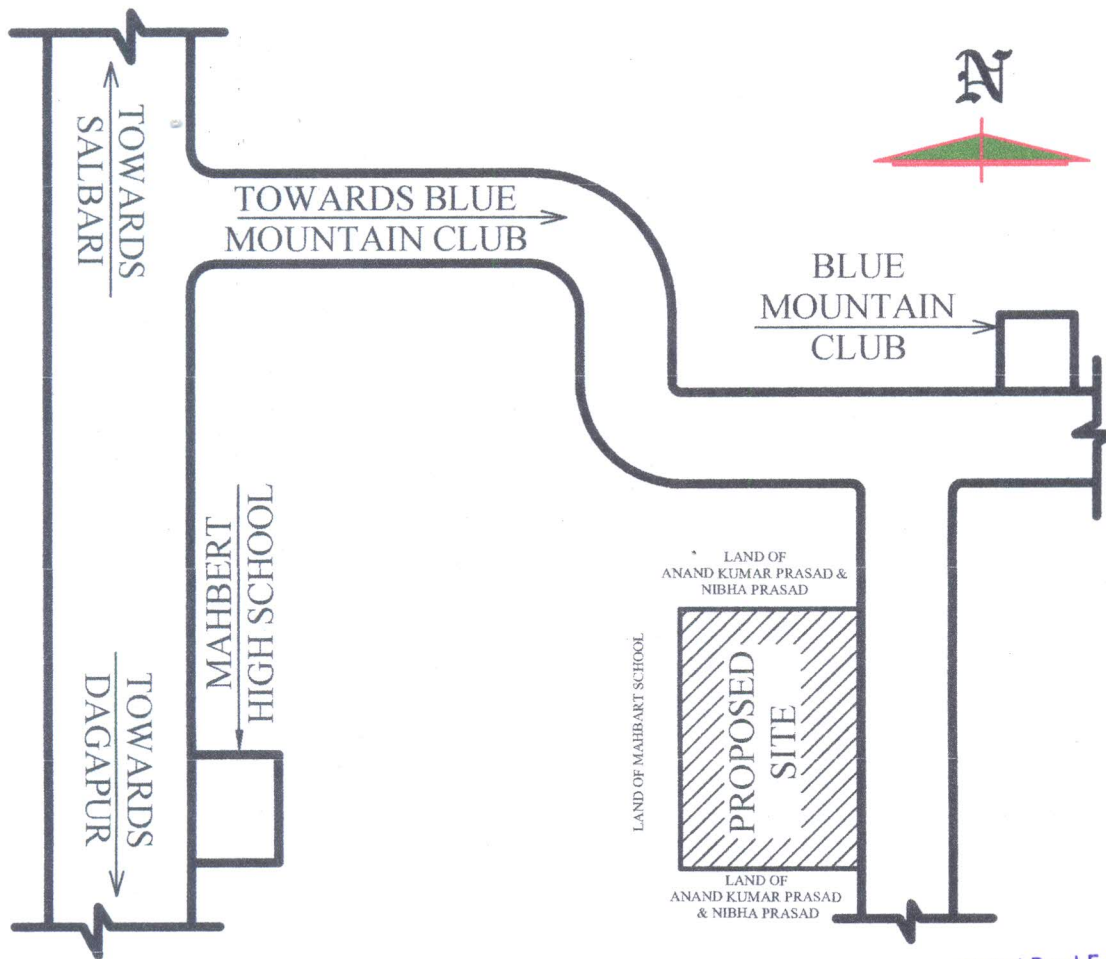

KEY PLAN

SCALE :-N.T.S.

Shital Real Estate Developers Pvt. Ltd.

(Signature)

Directo

Latitude= $26^{\circ}45'14.40''$
Longitude= $88^{\circ}23'36.90''$

Site Address:-

Udaysing, Near Blue Mountain Club,
Behind Mahbert High School,
P.S.-Pradhan Nagar,
Dist.-Darjeeling (W.B)